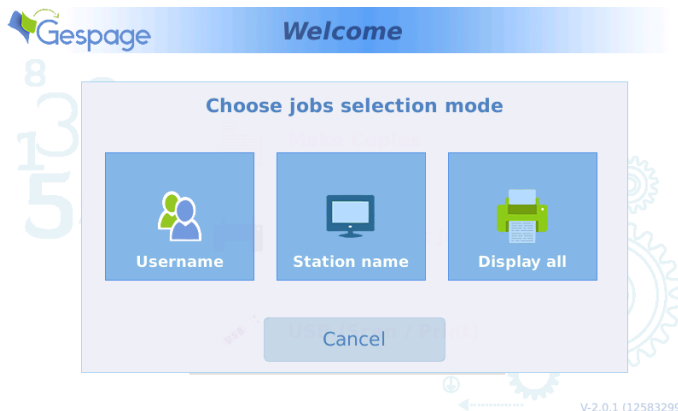

cPad-Pay mode: the cPad payment station

cPad is then a payment station and enables:

- users to look for their prints by User name or PC name,
- to provide a fully anonymous service,
- to pay with the Cartadis magnetic cards (via the connection of a TCRS reader).