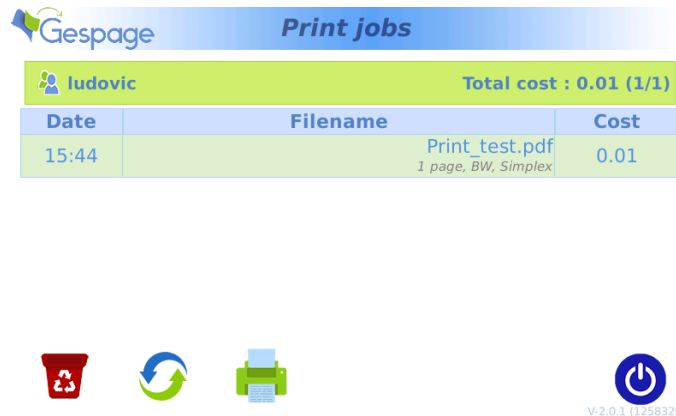

cPad-Pay mode: the cPad payment station

cPad is then a payment station and enables:

- users to look for their prints by User name or PC name,
- to provide a fully anonymous service,
- to pay with the Cartadis magnetic cards (via the connection of a TCRS reader).